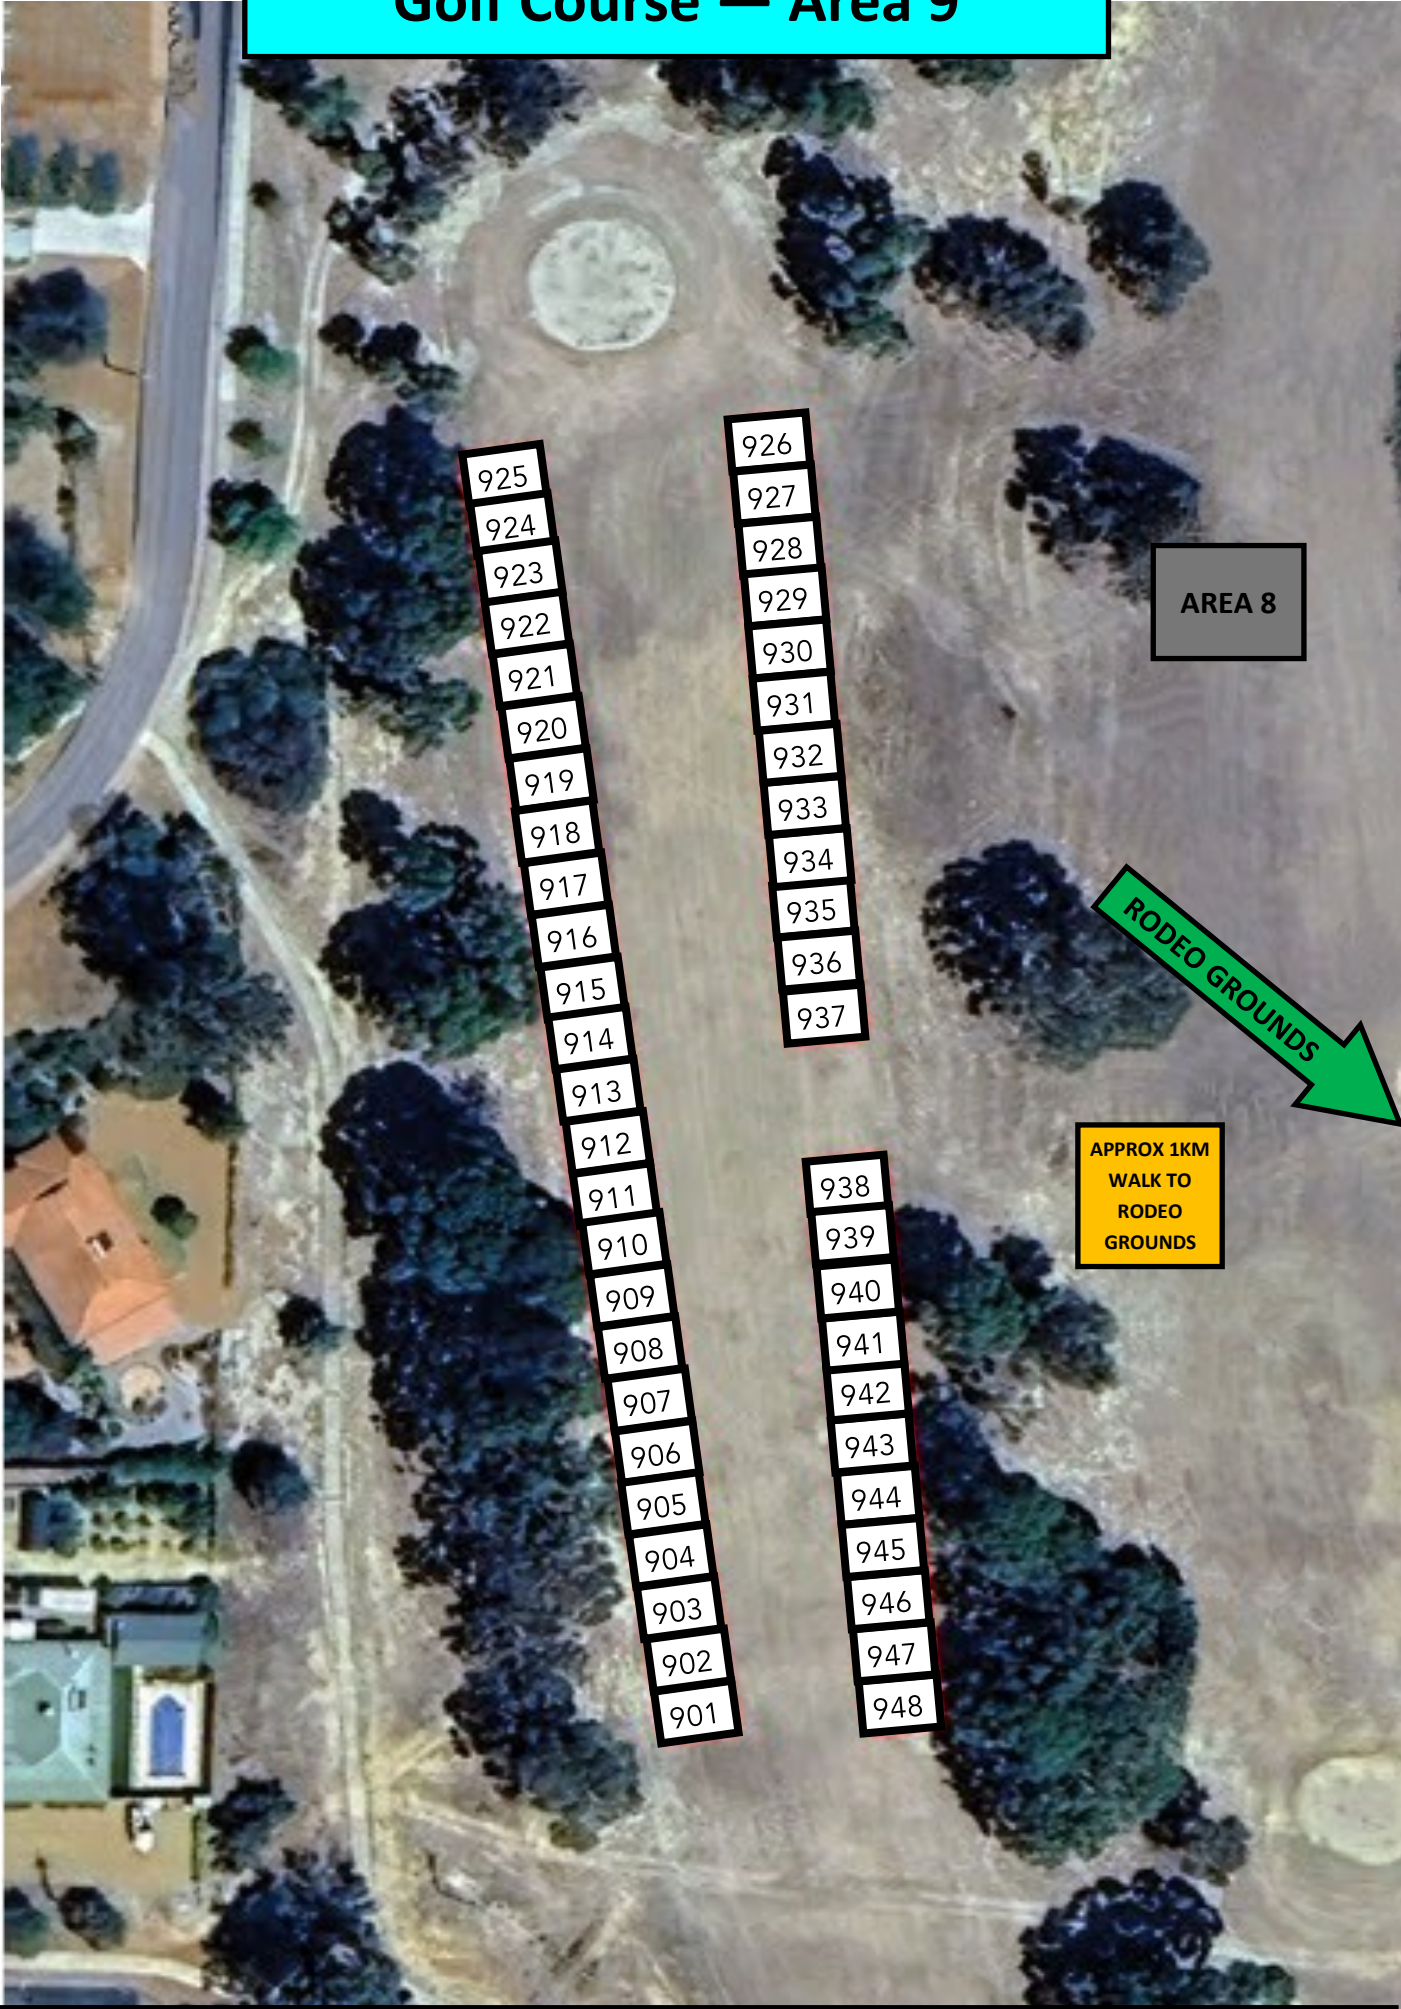

Golf Course — Area 9

AREA 8

RODEO GROUNDS

APPROX 1KM
WALK TO
RODEO
GROUNDS

ACCESS VIA POLLARD ST ONLY—LIMIT DRIVING TO ARRIVAL AND DEPARTURE ONLY