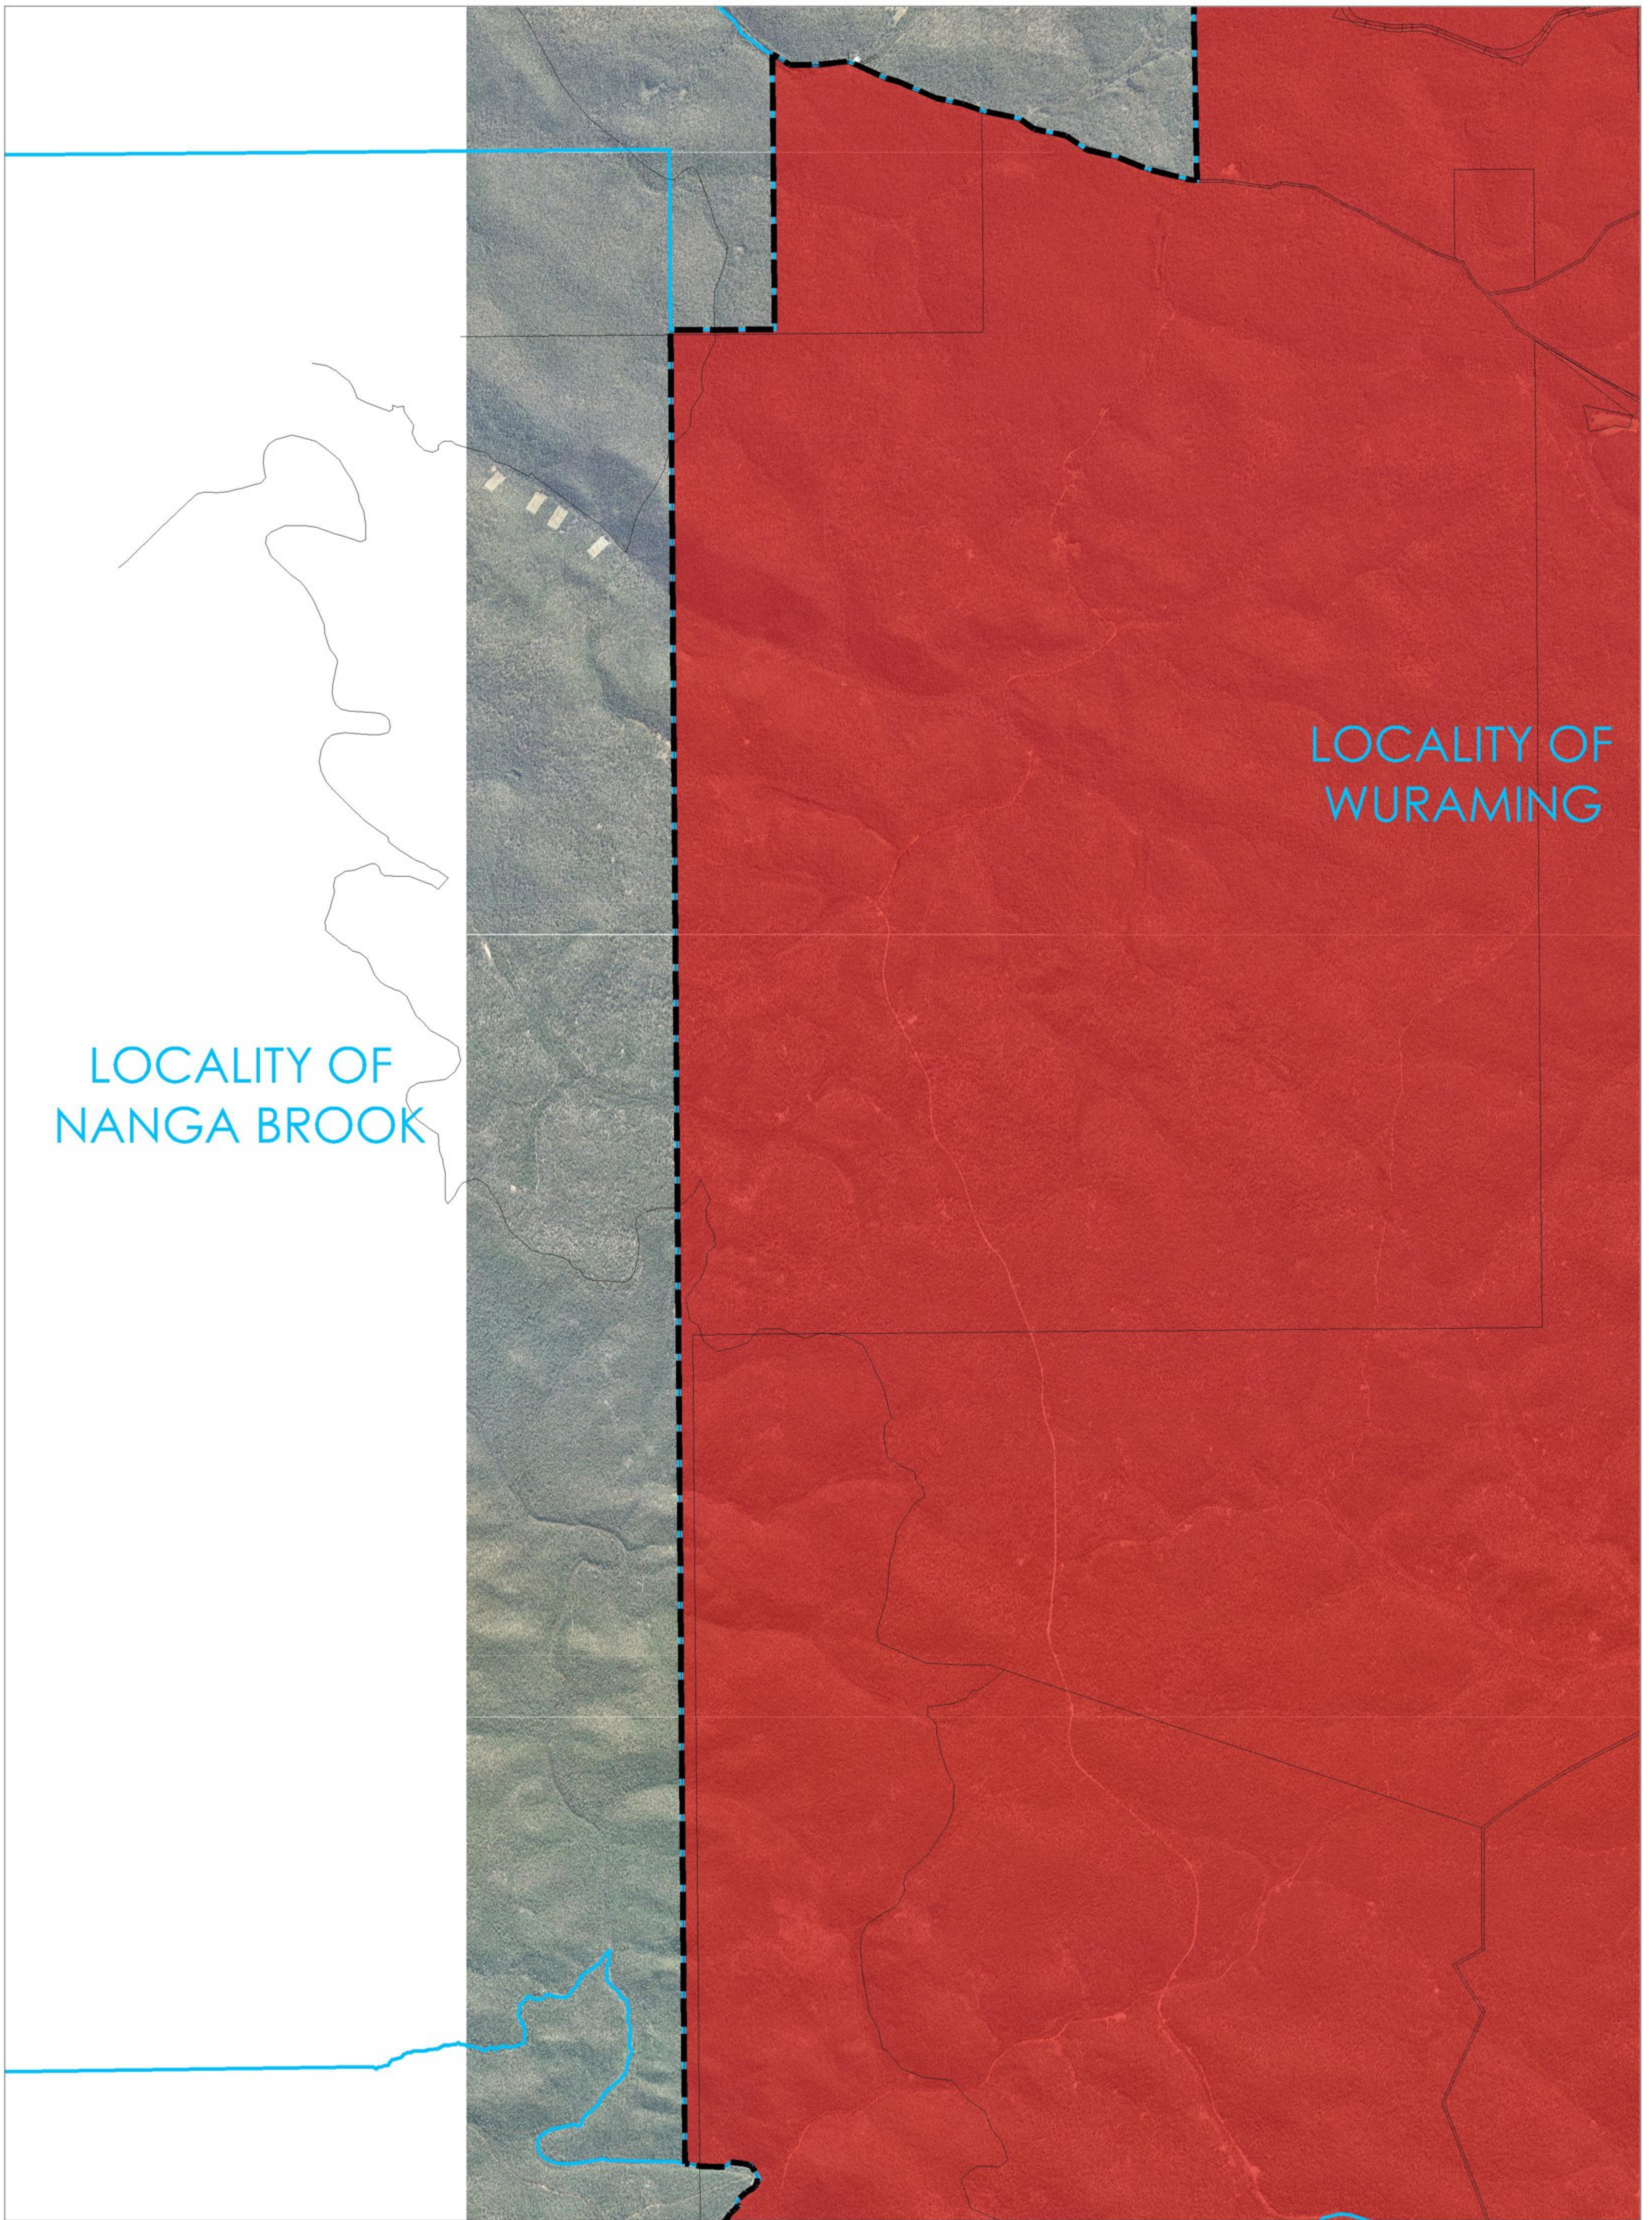

LOCALITY OF BANNISTER

Legend
 - - - Shire of Boddington
 — Locality Area
 — Cadastral Boundary

Bush Fire Hazard Rating
 Extreme
 Moderate
 All other areas rated Low

March 2012

Fireplan WA

Bill Harris
 fireplu@bigpond.com.au

LOCALITY OF
NANGA BROOK

LOCALITY OF
WURAMING