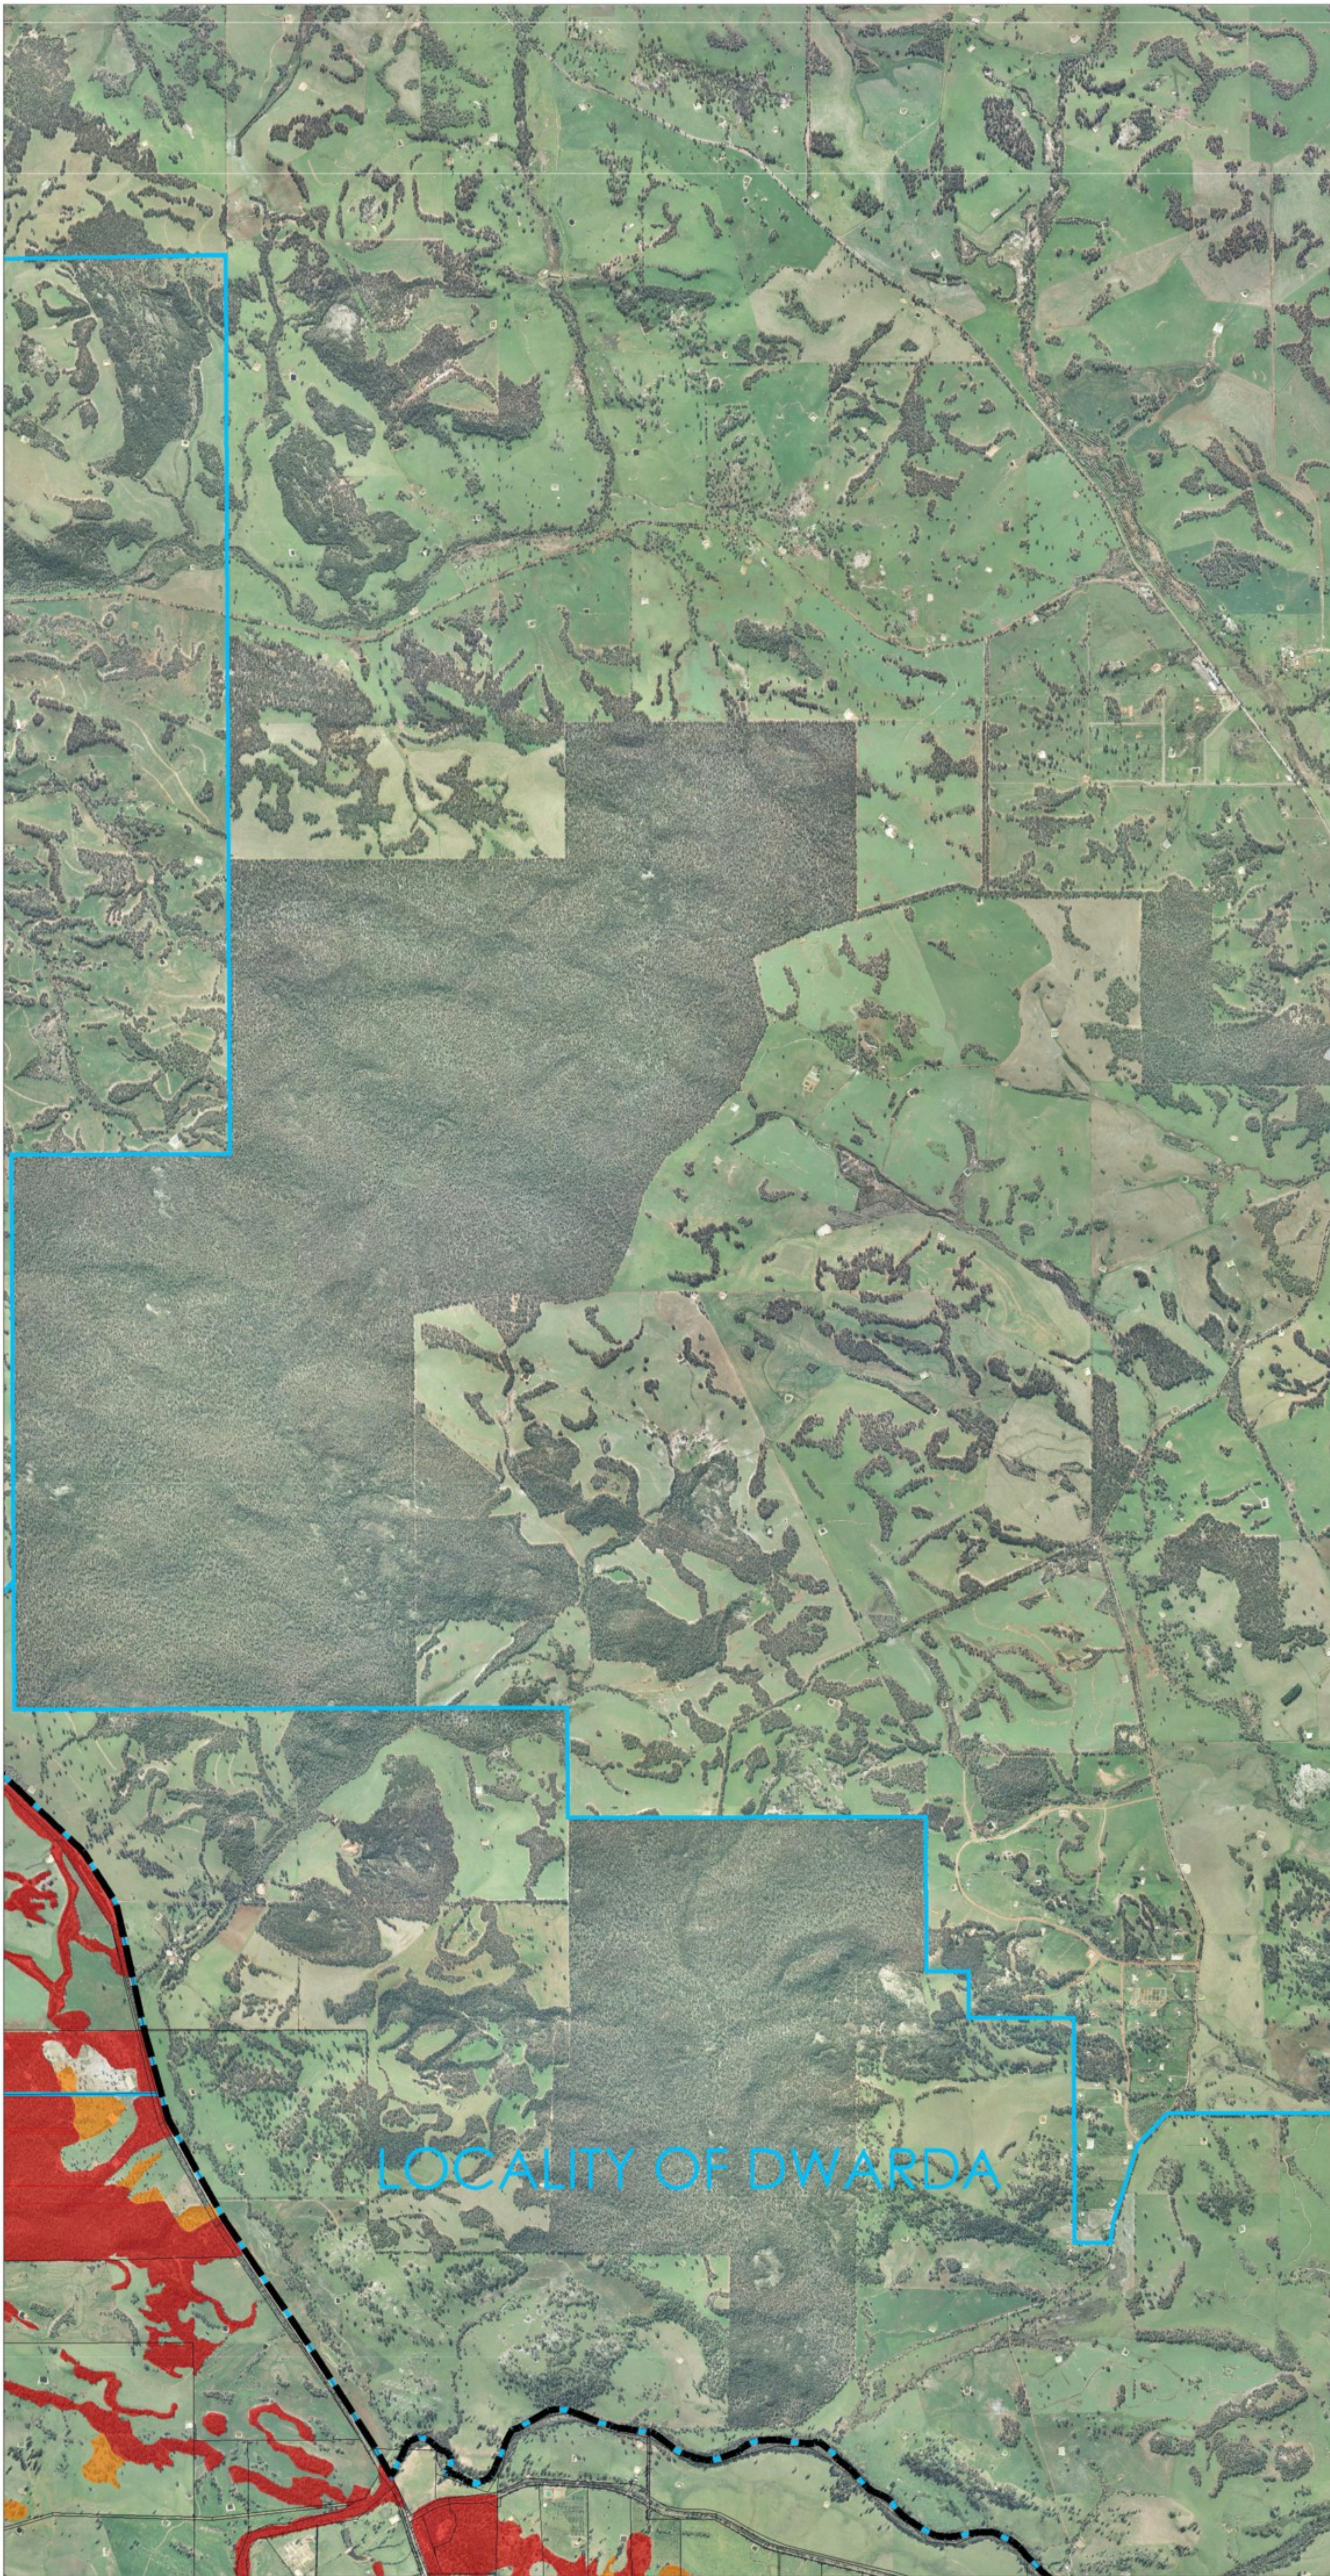

LOCALITY OF BANNISTER

Legend
 - - - Shire of Boddington
 — Locality Area
 — Cadastral Boundary

Bush Fire Hazard Rating
 Extreme
 Moderate
 All other areas rated Low

March 2012

Fireplan WA

Bill Harris
 fireplu@bigpond.com.au

LOCALITY OF
NANGA BROOK

LOCALITY OF
WURAMING